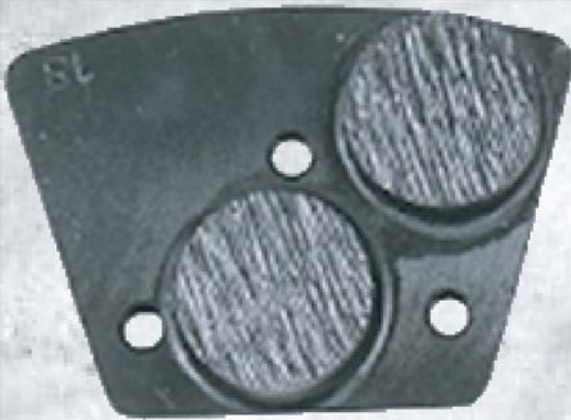

CYCLOPS Grinding Shoes

- **Designed for floor grinding and polishing**
- **Fits HTC Style Flooring Machines**
- **3 types of concrete use: Soft, Medium, Hard**
- **Dual 26mm diameter circle segments**
- **Jumbo sized segments for extended life**
- **Lower grinding cost per sq yard**